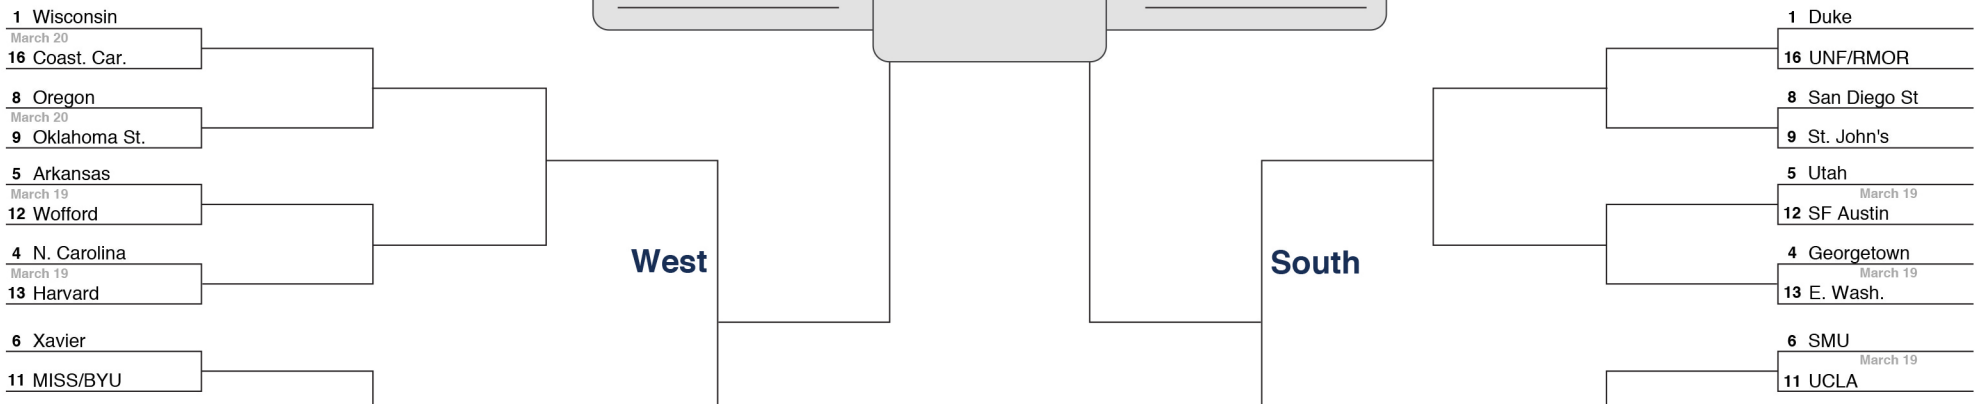

Round 2 March 19-20	Round 3 March 21-22	Sweet 16 March 26-27	Elite Eight March 28-29	Final Four April 4	Final Four April 4	Elite Eight March 28-29	Sweet 16 March 26-27	Round 3 March 21-22	Round 2 March 20-21

1 Kentucky	16 MANH/HAMP	8 Cincinnati March 19	9 Purdue	5 W. Virginia March 20	12 Buffalo	4 Maryland March 20	13 Valparaiso	6 Butler March 19	11 Texas	3 Notre Dame March 19	14 Northeastern	7 Wichita St. March 20	10 Indiana	2 Kansas March 20	15 New Mex. St.	1 Wisconsin March 20	16 Coast. Car.	8 Oregon March 20	9 Oklahoma St.	5 Arkansas March 19	12 Wofford	4 N. Carolina March 19	13 Harvard	6 Xavier	11 MISS/BYU	3 Baylor March 19	14 Georgia St.	7 VCU March 19	10 Ohio St.	2 Arizona March 19	15 Texas So.